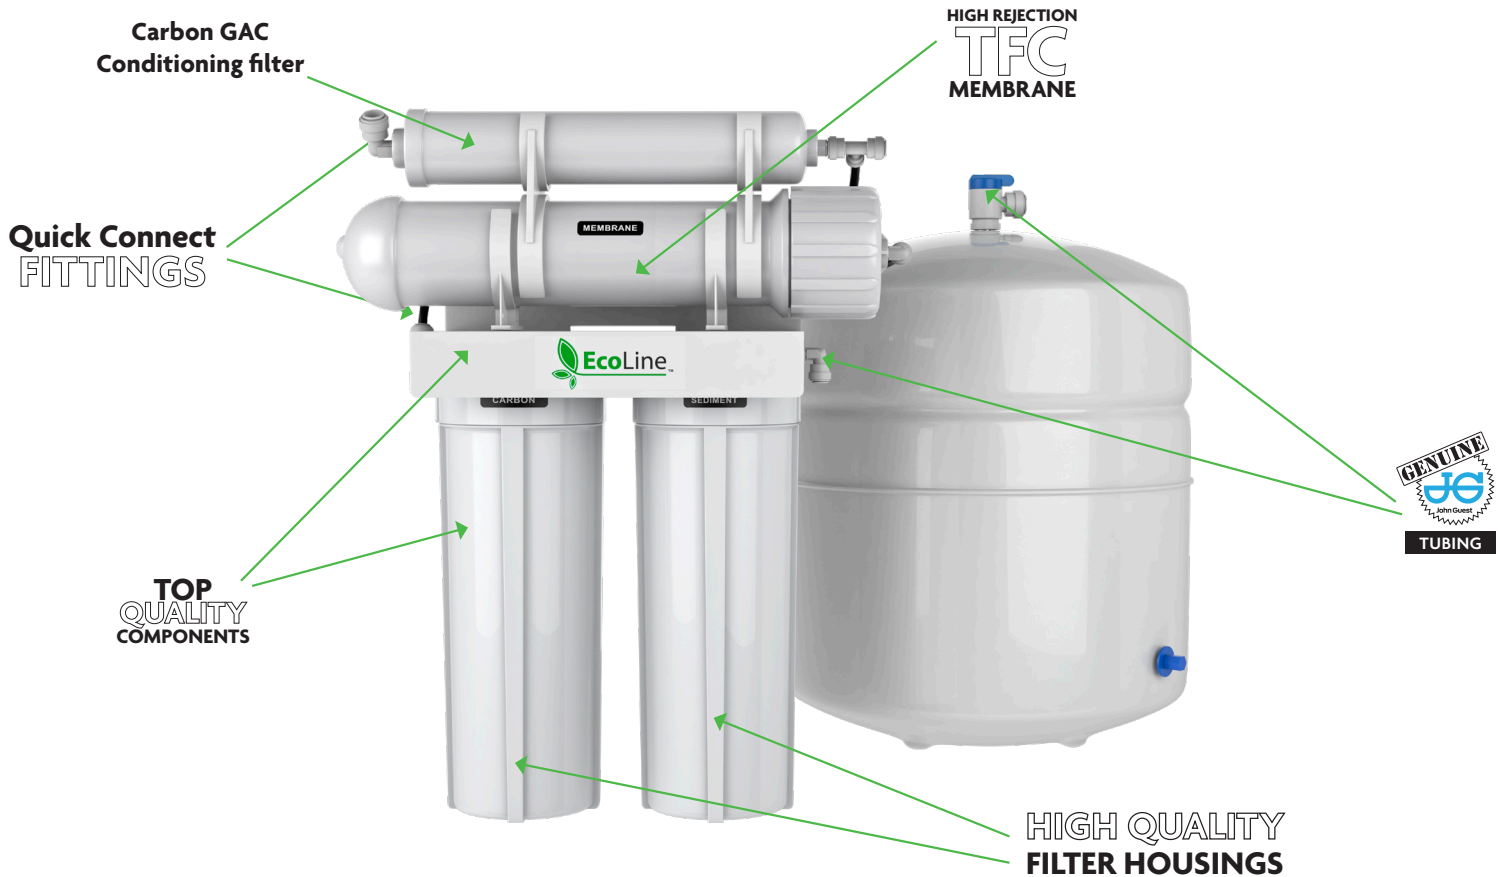

# Multi-Stage Drinking Water Systems

## Overview

The EcoLine™ reverse osmosis water purification system incorporates multi-stage filtration technologies into one system. This Point of Use (POU) system is made of quality components, and capable of reducing a high percentage of contaminants from the water supply. Ideal for homes and offices, the EcoLine system produces purified water for drinking, cooking, ice-making, food preparation, pets, and plants.

## Features

- 50 GPD High Rejection Thin Film Composite RO Membrane Element
- Quick Connect fittings for Ease of Installation and Service
- Every system is Quality Wet-Tested for Leaks and Auto Shut-Off Functions
- Made with NSF Listed and/or FDA Approved Wetted Parts.
- Complete system Ready to Install (faucet sold separately)
- Proudly assembled in Texas, USA

## Options

- Variety of Faucet Designs, Colors, and Finishes
- Upgrade to 75 GPD, 100 GPD, or 150 GPD membrane
- Chloramine or High VOC Pre-Filters
- Upgrade to 3/8" Tank to Faucet
- Deionization (DI) Post Filter
- Ultraviolet (UV) Post Filter
- Alkaline or Mineral Post Filter
- Booster Pump or Permeate Pump Assembly
- Ice-Maker Kit
- Pressure Gauge(s) and TDS Monitors
- Larger RO Tank sizes
- Customization and Private Labeling