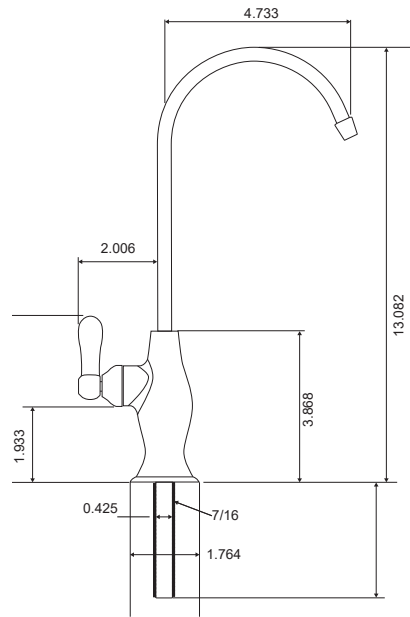

Features

- Lead Free
- Installation hardware included
- Available in four elegant finishes
- Ceramic disk for smooth operation
- CA-65 Compliant

Chrome

Brush Nickel

DISTRIBUTED BY

Assembled
in the USA