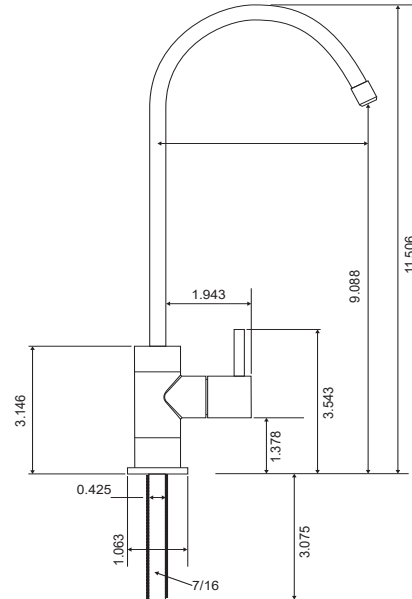

Features

- Lead Free
- Installation hardware included
- Available in four elegant finishes
- Ceramic disk for smooth operation
- CA-65 Compliant

Chrome

Brush Nickel

DISTRIBUTED BY

Assembled
in the USA