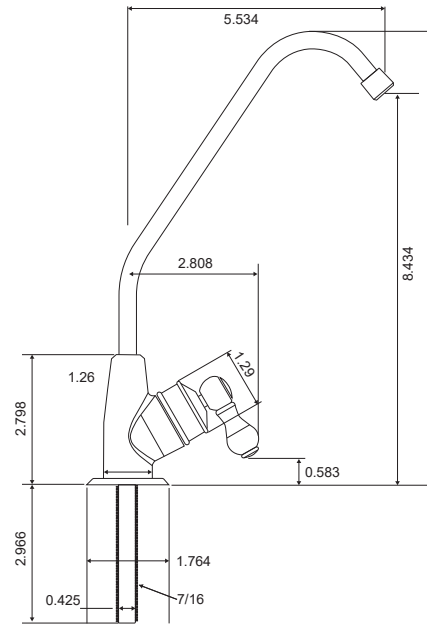

Features

- Lead Free
- Installation hardware included
- Available in four elegant finishes
- Ceramic disk for smooth operation
- CA-65 Compliant

Chrome

Brush Nickel

DISTRIBUTED BY

Assembled
in the USA