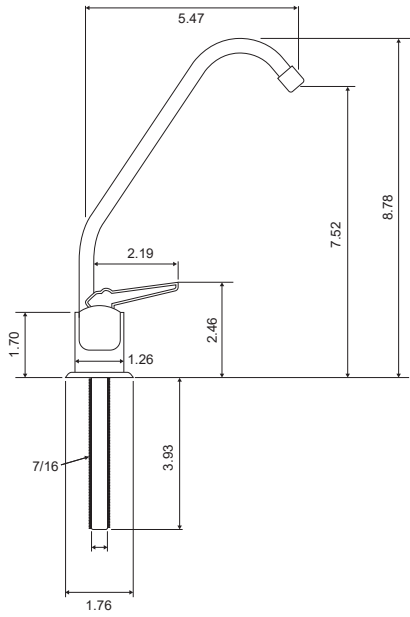

Features

- Lead Free
- Installation hardware included
- Available in four elegant finishes
- Ceramic disk for smooth operation
- CA-65 Compliant

Chrome

Brush Nickel

DISTRIBUTED BY

Assembled
in the USA